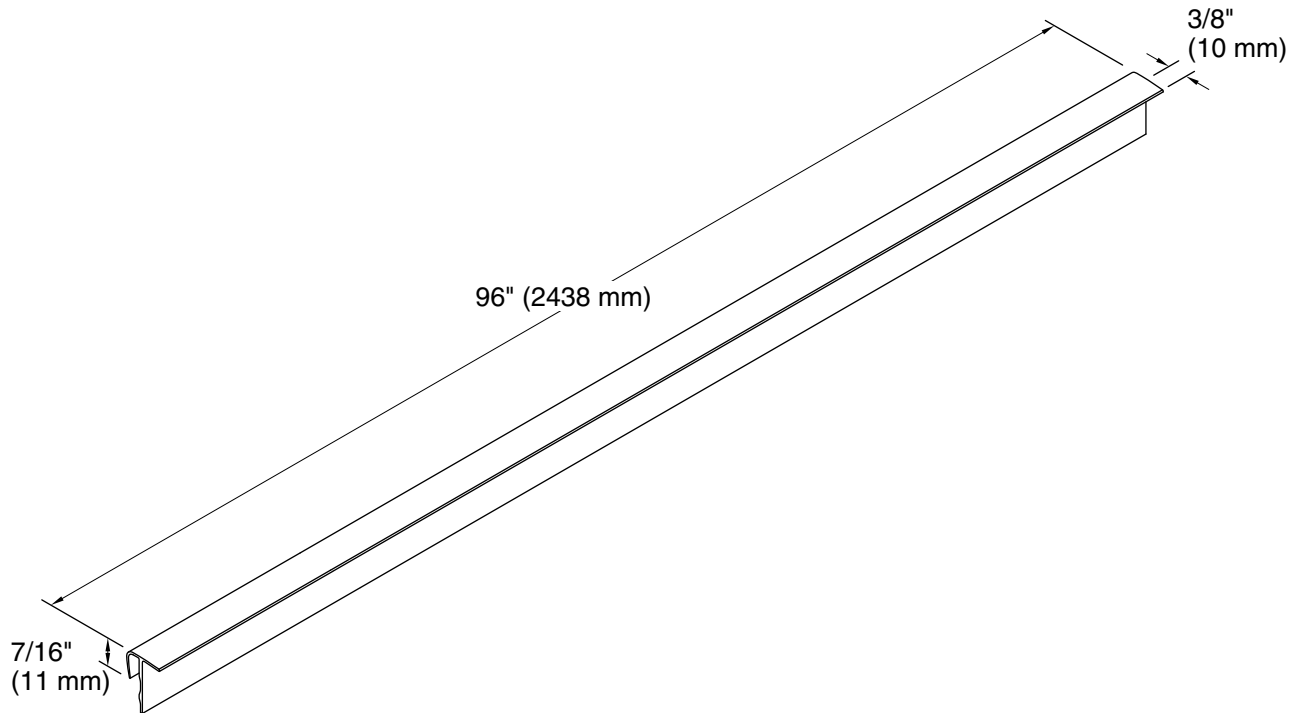

Technical Information

All product dimensions are nominal.

Material: Anodized Aluminum, Powder-coated Aluminum

Notes

Install this product according to the installation guide.